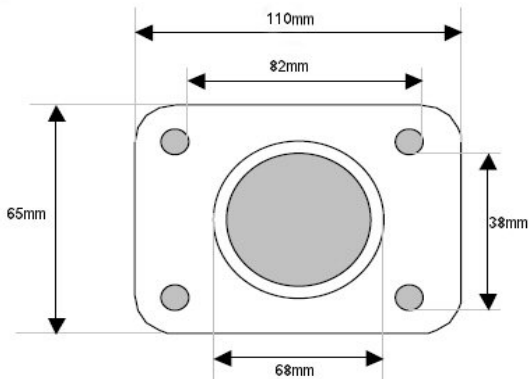

Part No	Version	Neck OD (A)	Overall outer (B)	Filter height (C)	Total height inc. neck (D)	RRP inc VAT
PTUN-53	SL1	53mm	150mm	150mm	215mm	£69.95
PTUN-56	SL1	56mm	150mm	150mm	252mm	£69.95
PTUN-60	SL1	60mm	150mm	150mm	260mm	£69.95
PTUN-63	SL1	63mm	150mm	150mm	215mm	£69.95
PTUN-63x	SL1x	63mm	200mm	150mm	235mm	£109.95
PTUN-65	SL1	65mm	150mm	150mm	215mm	£69.95
PTUN-68	SL1	68mm	150mm	150mm	290mm	£69.95
PTUN-68a	SL1	68mm	150mm	150mm	240mm	£69.95
PTUN-71	SL1	71mm	150mm	150mm	220mm	£69.95
PTUN-71a	SL1	71mm	150mm	150mm	260mm	£69.95
PTUN-71x	SL1x	71mm	200mm	150mm	235mm	£109.95
PTUN-74	SL1	74mm	150mm	150mm	190mm	£69.95
PTUN-76	SL1	76mm	150mm	150mm	220mm	£69.95
PTUN-76x	SL1x	76mm	200mm	150mm	235mm	£109.95
PTUN-83	SL1	83mm	150mm	150mm	265mm	£69.95
PTUN-83b	SL1	83mm	150mm	150mm	265mm	£69.95
PTUN-88	SL1	88.5mm	150mm	150mm	265mm	£69.95
PTUN-95	SL1	95mm	150mm	150mm	205mm	£69.95
PTUN-100x	SL1x	100mm	200mm	150mm	235mm	£109.95

Universal cone filters with square-to-round adapter for fitment to vehicles with Bosch airflow meters*

PTUN-BS	SL1	150mm	150mm	£69.95
PTUN-BSx	SL1x	200mm	150mm	£109.95

*these fit vehicles with the popular Bosch fitment as fitted to many Alfa Romeo, VAG and Vauxhall models. some vehicles use a non-standard size, so please check air flow meter specifications when ordering